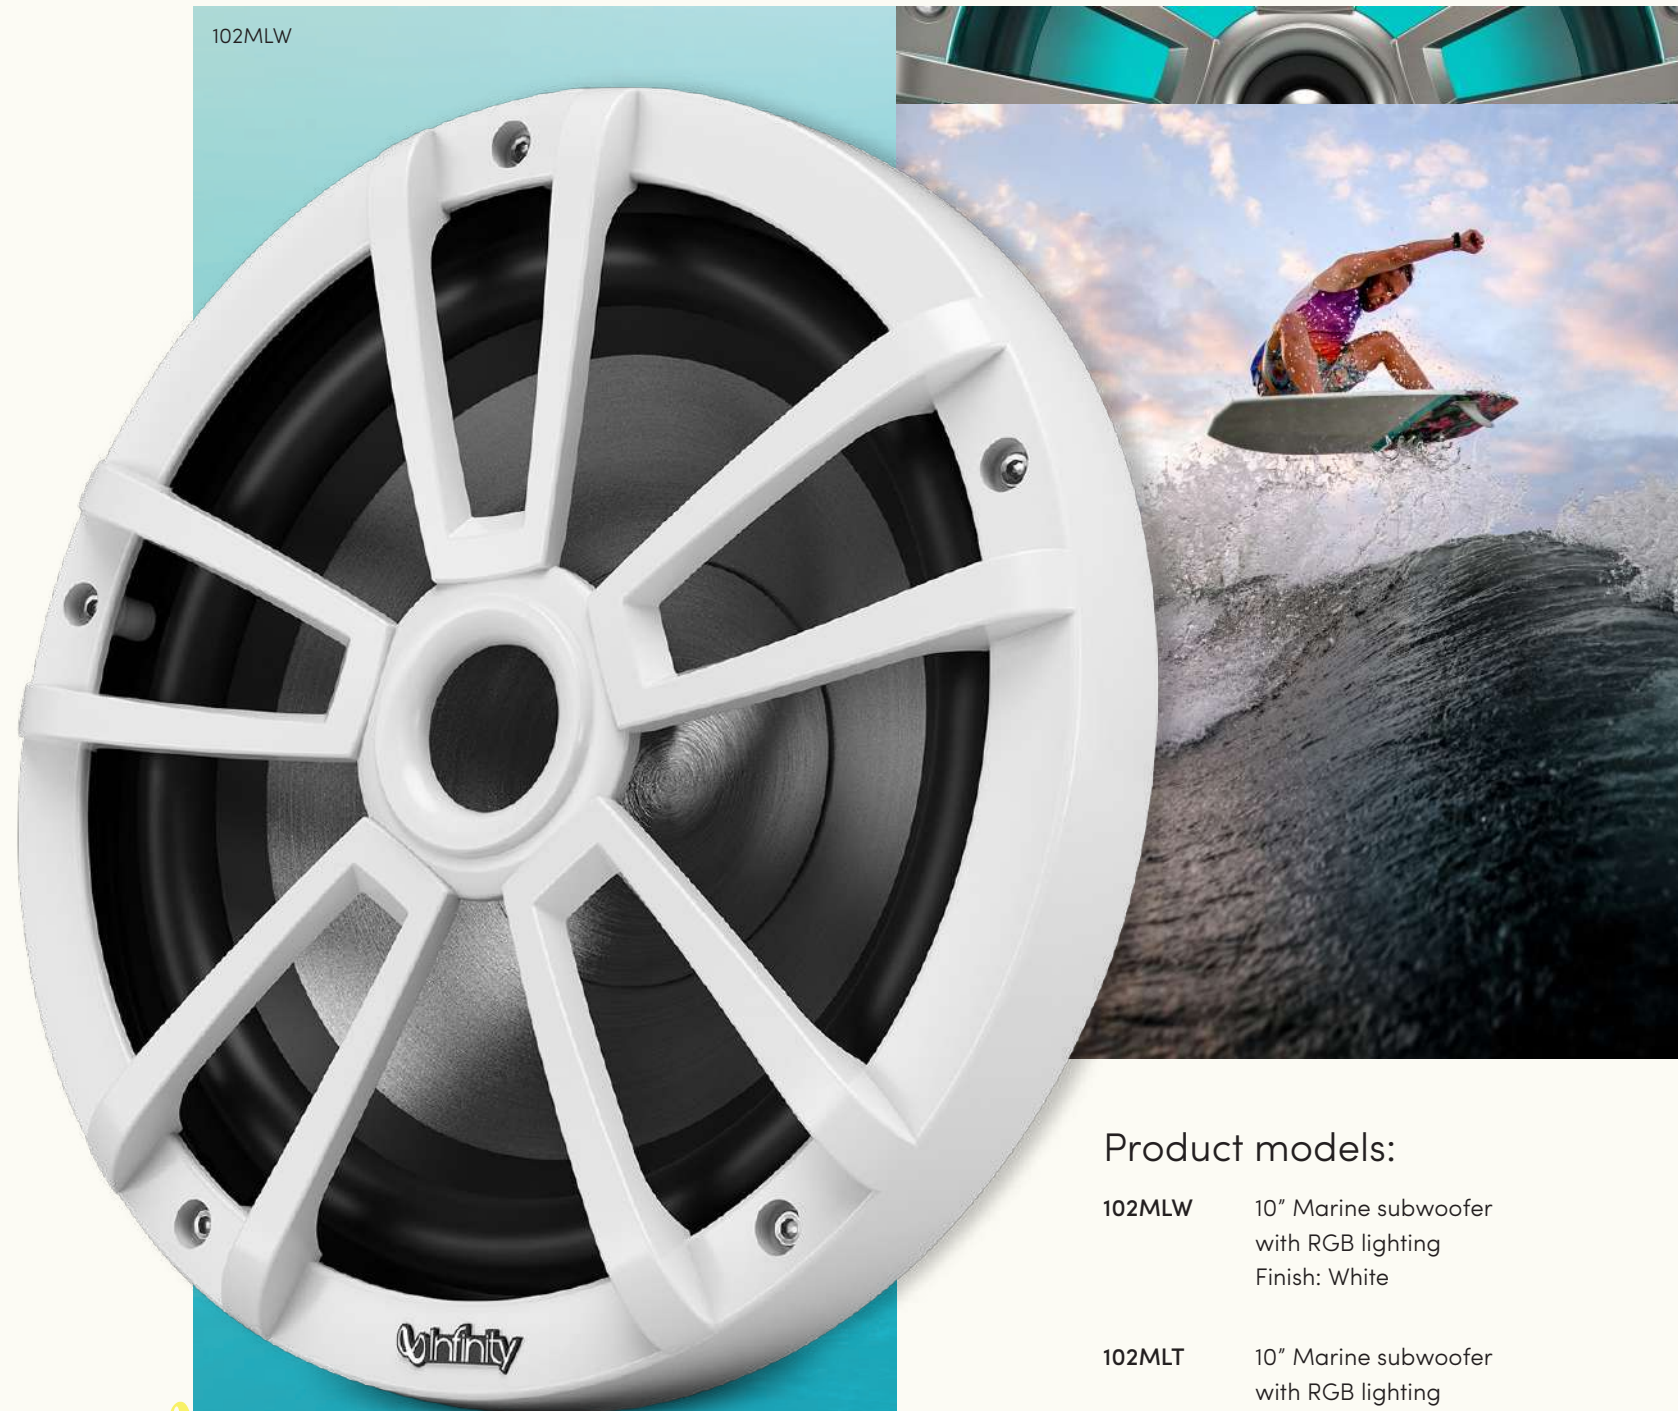

- RGB lighting with 7 color options
- Individually voiced Infinity signature sound
- SSI™ (Switch-Selectable Impedance)
- Designed to withstand harsh outdoor environments
- IPX5 marine rating

Product models: